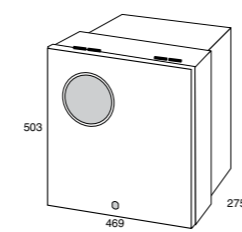

meter boxes

Single Gas non-rebated

with lock and view panel

Single Gas Rebated

with lock and view panel

Single Electric non-rebated

with lock and view panel

Single Electric Rebated

with lock and view panel

Meter Boxes are available in both single and combination rebated or non rebated boxes. All meter boxes come with the option of adding a lock and view panel for extra security. The JDS meter boxes and locks all conform to Western Power specifications.

technical specifications

All meter boxes are kept in stock and available for pick up the same day or delivery the next working day. The meter boxes are made from 1.0mm TCT Galva bond material. AL12 meter boxes are available upon request; please check with our sales staff for price and availability of this product.