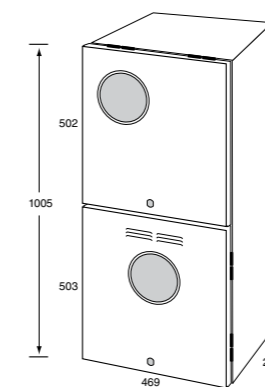

with lock and view panel

Meter Boxes are available in both single and combination rebated or non rebated boxes. All meter boxes come with the option of adding a lock and view panel for extra security. The JDS meter boxes and locks all conform to Western Power specifications.

technical specifications

All meter boxes are kept in stock and available for pick up the same day or delivery the next working day. The meter boxes are made from 1.0mm TCT Galva bond material. AL12 meter boxes are available upon request; please check with our sales staff for price and availability of this product.

Combination Gas/Electric Non-rebated

with lock and view panel (both doors)*

with lock and view panel (one door)

Combination Gas/Electric Rebated

with lock and view panel (both doors)*

with lock and view panel (one door)