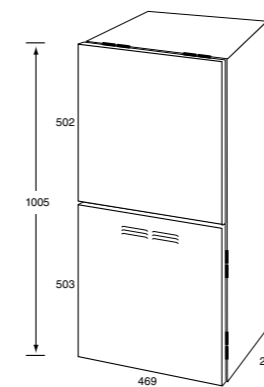

meter boxes

Single Gas non-rebated

with lock and view panel

Single Gas Rebated

with lock and view panel

Single Electric non-rebated

with lock and view panel

Single Electric Rebated

with lock and view panel

Meter Boxes are available in both single and combination rebated or non rebated boxes. All meter boxes come with the option of adding a lock and view panel for extra security. The JDS meter boxes and locks all conform to Western Power specifications.

technical specifications

All meter boxes are kept in stock and available for pick up the same day or delivery the next working day. The meter boxes are made from 1.0mm TCT Galva bond material. AL12 meter boxes are available upon request; please check with our sales staff for price and availability of this product.