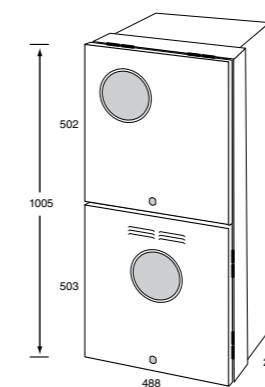

technical specifications

All meter boxes are kept in stock and available for pick up the same day or delivery the next working day. The meter boxes are made from 1.0mm TCT Galva bond material. AL12 meter boxes are available upon request; please check with our sales staff for price and availability of this product.

Combination Gas/Electric Non-rebated

with lock and view panel (both doors)*

with lock and view panel (one door)

Combination Gas/Electric Rebated

with lock and view panel (both doors)*

with lock and view panel (one door)