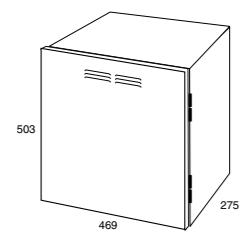

meter boxes

Single Gas non-rebated

with lock and view panel

Single Gas Rebated

with lock and view panel

Single Electric non-rebated

with lock and view panel

Single Electric Rebated

with lock and view panel

Meter Boxes are available in both single and combination rebated or non rebated boxes. All meter boxes come with the option of adding a lock and view panel for extra security. The JDS meter boxes and locks all conform to Western Power specifications.

technical specifications

All meter boxes are kept in stock and available for pick up the same day or delivery the next working day. The meter boxes are made from 1.0mm TCT Galva bond material. AL12 meter boxes are available upon request; please check with our sales staff for price and availability of this product.