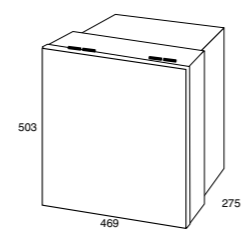

meter boxes

Single Gas non-rebated

with lock and view panel

Single Gas Rebated

with lock and view panel

Single Electric non-rebated

with lock and view panel

Single Electric Rebated

with lock and view panel

Meter Boxes are available in both single and combination rebated or non rebated boxes. All meter boxes come with the option of adding a lock and view panel for extra security. The JDS meter boxes and locks all conform to Western Power specifications.

technical specifications

All meter boxes are kept in stock and available for pick up the same day or delivery the next working day. The meter boxes are made from 1.0mm TCT Galva bond material. AL12 meter boxes are available upon request; please check with our sales staff for price and availability of this product.