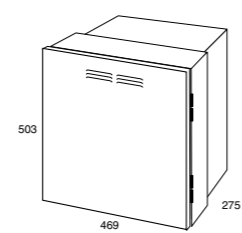

meter boxes

Single Gas non-rebated

with lock and view panel

Single Gas Rebated

with lock and view panel

Single Electric non-rebated

with lock and view panel

Single Electric Rebated

with lock and view panel

Meter Boxes are available in both single and combination rebated or non rebated boxes. All meter boxes come with the option of adding a lock and view panel for extra security. The JDS meter boxes and locks all conform to Western Power specifications.

technical specifications

All meter boxes are kept in stock and available for pick up the same day or delivery the next working day. The meter boxes are made from 1.0mm TCT Galva bond material. AL12 meter boxes are available upon request; please check with our sales staff for price and availability of this product.