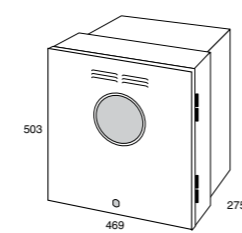

meter boxes

Single Gas non-rebated

with lock and view panel

Single Gas Rebated

with lock and view panel

Single Electric non-rebated

with lock and view panel

Single Electric Rebated

with lock and view panel

Meter Boxes are available in both single and combination rebated or non rebated boxes. All meter boxes come with the option of adding a lock and view panel for extra security. The JDS meter boxes and locks all conform to Western Power specifications.

technical specifications

All meter boxes are kept in stock and available for pick up the same day or delivery the next working day. The meter boxes are made from 1.0mm TCT Galva bond material. AL12 meter boxes are available upon request; please check with our sales staff for price and availability of this product.