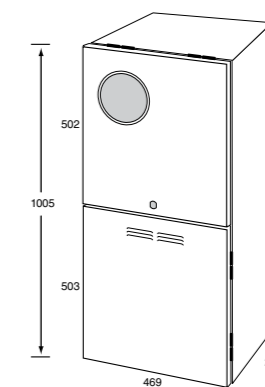

technical specifications

All meter boxes are kept in stock and available for pick up the same day or delivery the next working day. The meter boxes are made from 1.0mm TCT Galva bond material. AL12 meter boxes are available upon request; please check with our sales staff for price and availability of this product.

Combination Gas/Electric Non-rebated

with lock and view panel (both doors)*

with lock and view panel (one door)

Combination Gas/Electric Rebated

with lock and view panel (both doors)*

with lock and view panel (one door)