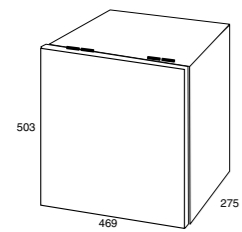

meter boxes

Single Gas non-rebated

with lock and view panel

Single Gas Rebated

with lock and view panel

Single Electric non-rebated

with lock and view panel

Single Electric Rebated

with lock and view panel

Meter Boxes are available in both single and combination rebated or non rebated boxes. All meter boxes come with the option of adding a lock and view panel for extra security. The JDS meter boxes and locks all conform to Western Power specifications.

technical specifications

All meter boxes are kept in stock and available for pick up the same day or delivery the next working day. The meter boxes are made from 1.0mm TCT Galva bond material. AL12 meter boxes are available upon request; please check with our sales staff for price and availability of this product.