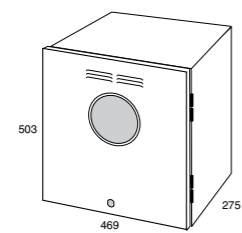

meter boxes

Single Gas non-rebated

with lock and view panel

Single Gas Rebated

with lock and view panel

Single Electric non-rebated

with lock and view panel

Single Electric Rebated

with lock and view panel

Meter Boxes are available in both single and combination rebated or non rebated boxes. All meter boxes come with the option of adding a lock and view panel for extra security. The JDS meter boxes and locks all conform to Western Power specifications.

technical specifications

All meter boxes are kept in stock and available for pick up the same day or delivery the next working day. The meter boxes are made from 1.0mm TCT Galva bond material. AL12 meter boxes are available upon request; please check with our sales staff for price and availability of this product.