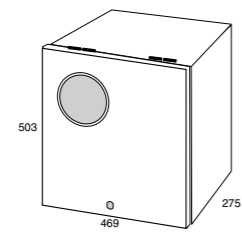

meter boxes

Single Gas non-rebated

with lock and view panel

Single Gas Rebated

with lock and view panel

Single Electric non-rebated

with lock and view panel

Single Electric Rebated

with lock and view panel

Meter Boxes are available in both single and combination rebated or non rebated boxes. All meter boxes come with the option of adding a lock and view panel for extra security. The JDS meter boxes and locks all conform to Western Power specifications.

technical specifications

All meter boxes are kept in stock and available for pick up the same day or delivery the next working day. The meter boxes are made from 1.0mm TCT Galva bond material. AL12 meter boxes are available upon request; please check with our sales staff for price and availability of this product.