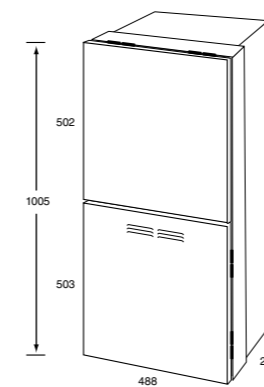

technical specifications

All meter boxes are kept in stock and available for pick up the same day or delivery the next working day. The meter boxes are made from 1.0mm TCT Galva bond material. AL12 meter boxes are available upon request; please check with our sales staff for price and availability of this product.

Combination Gas/Electric Non-rebated

with lock and view panel (both doors)*

with lock and view panel (one door)

Combination Gas/Electric Rebated

with lock and view panel (both doors)*

with lock and view panel (one door)