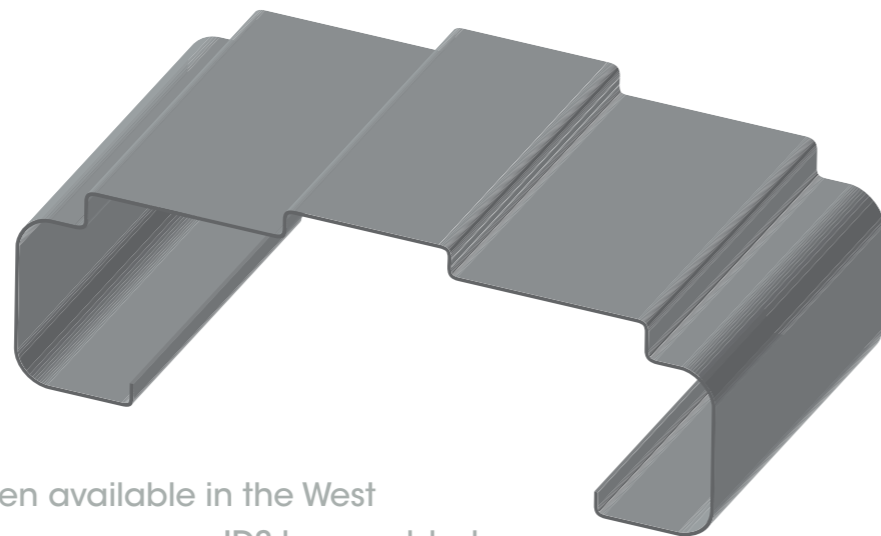

JDS Deluxe metal door frames

The Deluxe doorframe has been available in the West Australian Building Industry for many years. JDS have added this frame to its product range so we can offer our customers for the first time a one stop shop for the two main types of domestic metal doorframes that are widely used in the West Australian market.

technical specifications

The JDS Deluxe Metal Doorframe is made from a 1.1mm Galvanneal, which is the strongest frame in the domestic doorframe market. Available in 95 or 114 B/O in a wide range of STD door heights and widths the JDS Deluxe Frame can be delivered the next working day if required (STD sizes only).