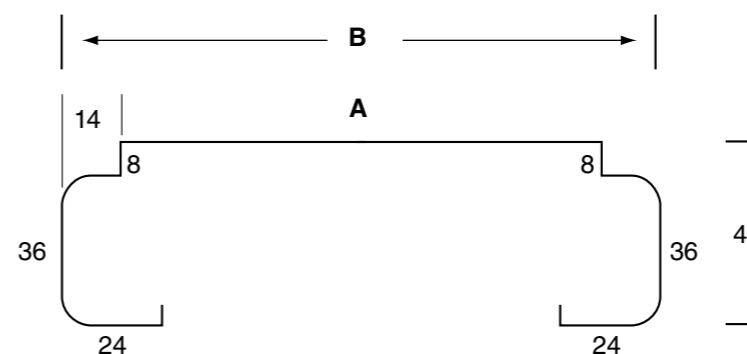

technical specifications

The JDS Deluxe Metal Doorframe is made from a 1.1mm Galvanneal, which is the strongest frame in the domestic doorframe market. Available in 95 or 114 B/O in a wide range of STD door heights and widths the JDS Deluxe Frame can be delivered the next working day if required (STD sizes only).

standard

Back Opening	A	B
96	34	144
114	52	162

slider

Back Opening	A	B
96	116	144
114	134	162

Note: when ordering slider doorframes please order by door size.