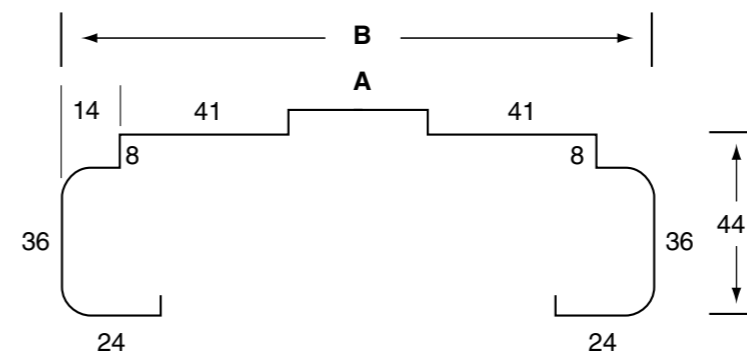

technical specifications

The JDS Deluxe Metal Doorframe is made from a 1.1mm Galvanneal, which is the strongest frame in the domestic doorframe market. Available in 95 or 114 B/O in a wide range of STD door heights and widths the JDS Deluxe Frame can be delivered the next working day if required (STD sizes only).

standard

Back Opening	A	B
96	34	144
114	52	162

slider

Back Opening	A	B
96	116	144
114	134	162

Note: when ordering slider doorframes please order by door size.